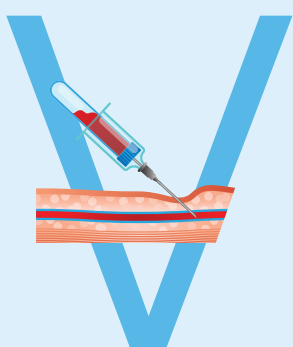

VEIN WHISPERER

EXTRA CAFFEINE